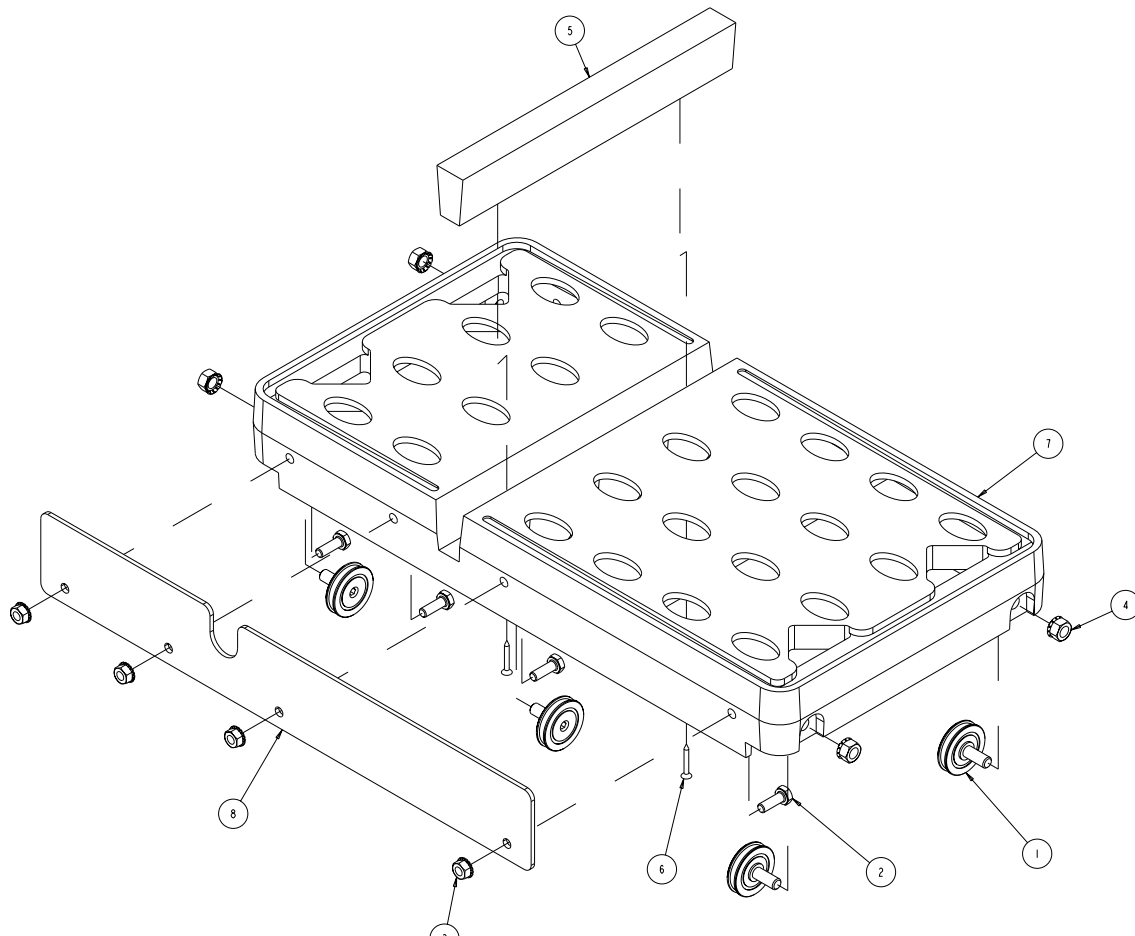

FIGURE 3 - ASSY, TABLE - P/N 166577

ITEM	DESCRIPTION	PART#	QTY
1	WHEEL, CONVEYOR CART	133090	4
2	SCREW, HEX HD, 1/4 - 20 X 3/4	152370	4
3	NUT, HEX W/WSHR, 1/4 - 20	153941	4
4	NUT, HEX, TW, 5/16 - 18	153942	4
5	WOOD STRIP, TABLE INSERT	158283	1
6	SCREW, DRYWL, FLAT HD, #6X1	159906	2
7	CASTING, TABLE, MK-1280	165398	1
8	BACKSTOP, TABLE	166584	1