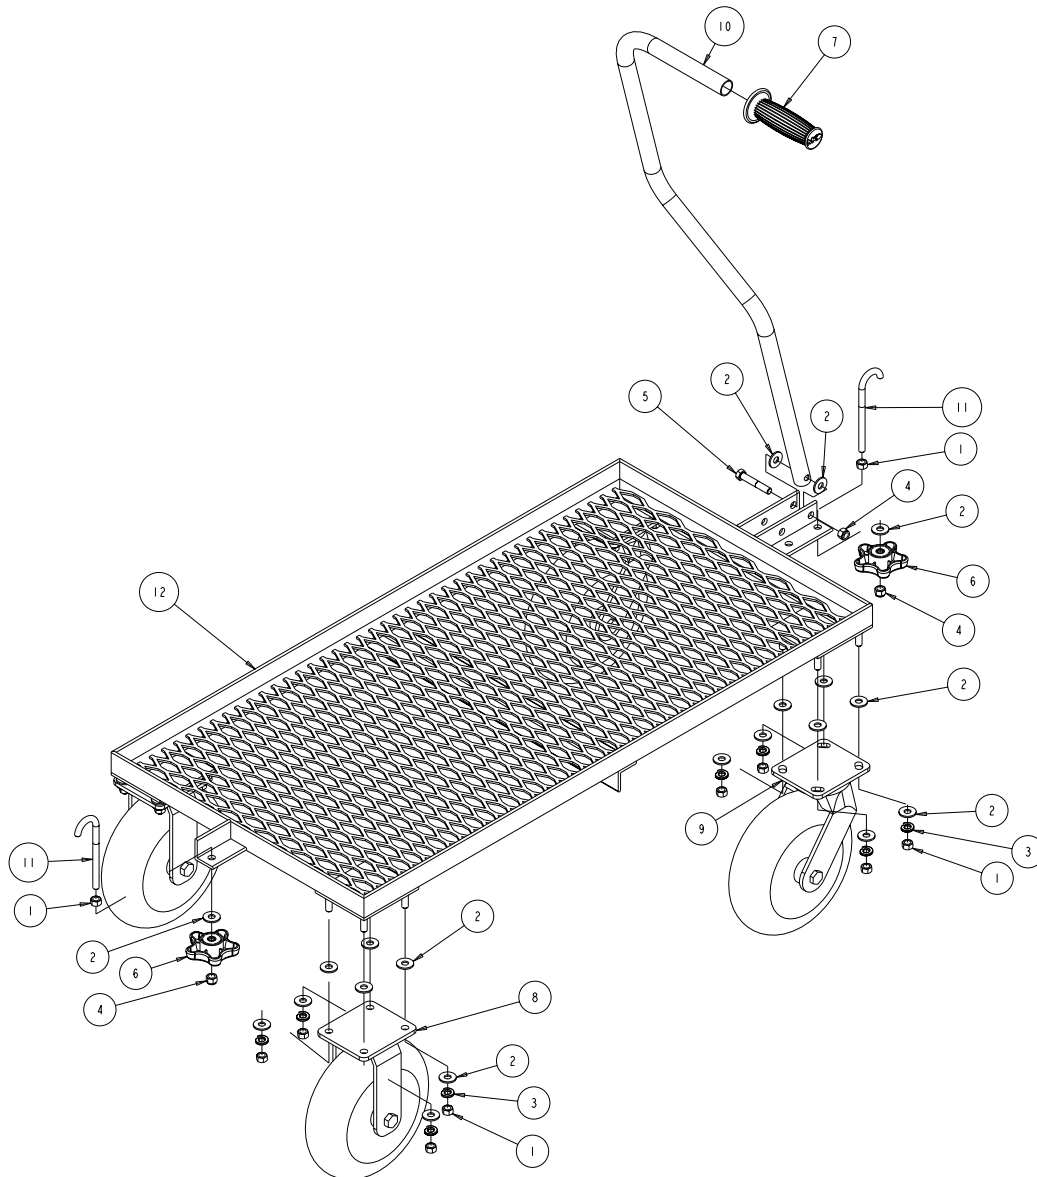

FIGURE 4 - ASSY, ENGINE, HONDA - P/N 166578

ITEM	DESCRIPTION	PART#	QTY
1	NUT, 3/8 - 16 HEX	101188	4
2	KEY, SQUARE, 1/4 X 1-3/4	150796	1
3	SCREW, 3/8 - 16 X 1-3/4 HEX HEAD CAP	150920	4
4	WASHER, 3/8 SAE FLAT	150923	8
5	WASHER, 3/8 SPLIT LOCK	150925	4
6	SCREW, #6 - 32 X 3/8 SOCKET HEAD SET	157083	2
7	ENGINE, HONDA GX270	155133	1
8	DEFLECTOR, 5 - 1/2HP HONDA	156710	1
9	SCREW, 5/16 - 18 X 3/8 SOCKET HEAD SET	157083	2
10	ASSY, OIL DRAIN, 10MM	157577-01	1
11	PULLEY, 16J25 X 1.0 BORE	158470	1
12	PLATE, MOTOR MOUNT	166556	1

FIGURE 5 - ASSY, ARBOR - P/N 166579

ITEM	DESCRIPTION	PART#	QTY
1	KEY, 3/16 SQ X 1 - 1/8	150344	1
2	BEARING, ARBOR HOUSING	154594	2
3	CASTING, 2000/5000 ARBPR - COMP	154637	1
4	SCREW, 5/16 - 18 X 3/8 SOCKET HEAD SET	157084	2
5	PULLEY, 16J28 X .75 BORE	160362	1
6	SCREW, 1/2 - 13 X 1-1/12 HEX HEAD, LEFT HAND	160818	1
7	FLANGE, OUTER, MASONRY, 4"	161304	1
8	FLANGE, INNER, MASONRY, 4"	161305	1
9	SHAFT, BLADE	166586	1

FIGURE 6 - ASSY, 16" BLADE GUARD - P/N 166581

ITEM	DESCRIPTION	PART#	QTY
1	ELBOW, 1/4 MNPT STREET	154615	1
2	FITTING, 1/4 MNPT X 3/8 BARB	154659	1
3	SCREW, HEX HEAD 3/8 - 16 X 1 - 1/2 LG.	156656	2
4	CASTING, BLADE GUARD, 16" - COMP	166558	1
5	VALVE, BALL, 1/4"M TO 1/4"F	231248	1

FIGURE 7 - ASSY, CART - P/N 166581

ITEM	DESCRIPTION	PART#	QTY
1	NUT, 3/8 - 16 HEX	101188	18
2	WASHER, FLAT, USS, 3/8	101360	36
3	WASHER, 3/8 SPLIT LOCK	150925	16
4	NUT, 3/8 - 16 NYLOK HEX	152505	3
5	SCREW, 3/8 - 16 X 2-1/4 HEX HEAD	153529	1
6	KNOB, ADJ MK1408 5-PRONG -RAW	155239	2
7	GRIP, HANDLE 7/8 ID	158608	1
8	CASTER, 10" RIGID	167772	2
9	CASTER, 10" SWIVEL	167773	2
10	HANDLE, CART	167774	1
11	BOLT, HOOK, 38 - 16 X 5	167775	2
12	FRAME, CART	167776	1