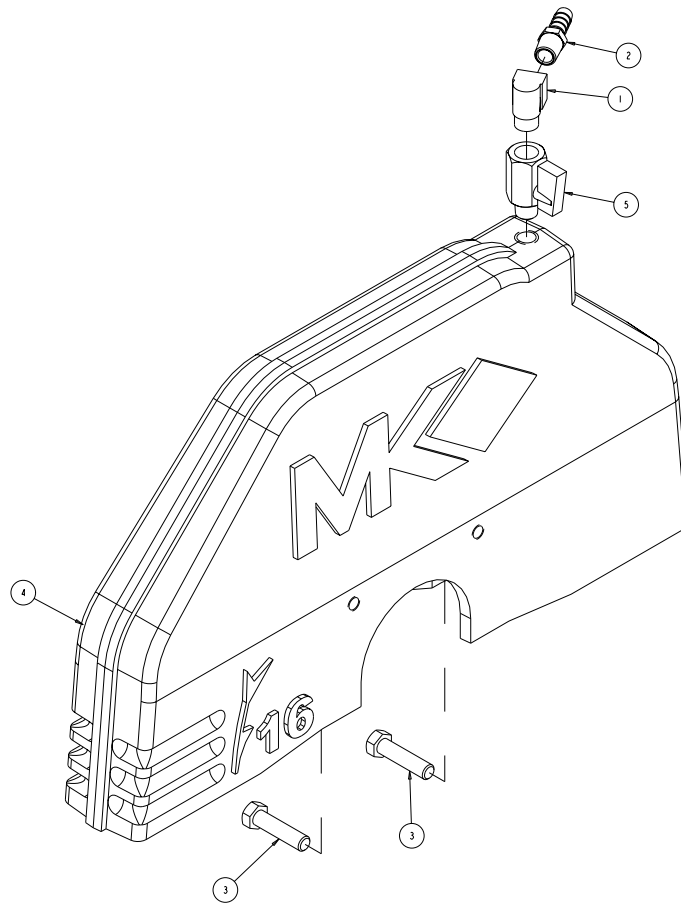

FIGURE 4 - ASSY, ENGINE, HONDA - P/N 166578

ITEM	DESCRIPTION	PART#	QTY
1	NUT, 3/8 - 16 HEX	101188	4
2	KEY, SQUARE, 1/4 X 1-3/4	150796	1
3	SCREW, 3/8 - 16 X 1-3/4 HEX HEAD CAP	150920	4
4	WASHER, 3/8 SAE FLAT	150923	8
5	WASHER, 3/8 SPLIT LOCK	150925	4
6	SCREW, #6 - 32 X 3/8 SOCKET HEAD SET	157083	2
7	ENGINE, HONDA GX270	155133	1
8	DEFLECTOR, 5 - 1/2HP HONDA	156710	1
9	SCREW, 5/16 - 18 X 3/8 SOCKET HEAD SET	157083	2
10	ASSY, OIL DRAIN, 10MM	157577-01	1
11	PULLEY, 16J25 X 1.0 BORE	158470	1
12	PLATE, MOTOR MOUNT	166556	1

FIGURE 6 - ASSY, 16" BLADE GUARD - P/N 166581

ITEM	DESCRIPTION	PART#	QTY
1	ELBOW, 1/4 MNPT STREET	154615	1
2	FITTING, 1/4 MNPT X 3/8 BARB	154659	1
3	SCREW, HEX HEAD 3/8 - 16 X 1 - 1/2 LG.	156656	2
4	CASTING, BLADE GUARD, 16" - COMP	166558	1
5	VALVE, BALL, 1/4"M TO 1/4"F	231248	1

FIGURE 7 - ASSY, CART - P/N 166581

ITEM	DESCRIPTION	PART#	QTY
1	NUT, 3/8 - 16 HEX	101188	18
2	WASHER, FLAT, USS, 3/8	101360	36
3	WASHER, 3/8 SPLIT LOCK	150925	16
4	NUT, 3/8 - 16 NYLOK HEX	152505	3
5	SCREW, 3/8 - 16 X 2-1/4 HEX HEAD	153529	1
6	KNOB, ADJ MK1408 5-PRONG -RAW	155239	2
7	GRIP, HANDLE 7/8 ID	158608	1
8	CASTER, 10" RIGID	167772	2
9	CASTER, 10" SWIVEL	167773	2
10	HANDLE, CART	167774	1
11	BOLT, HOOK, 38 - 16 X 5	167775	2
12	FRAME, CART	167776	1