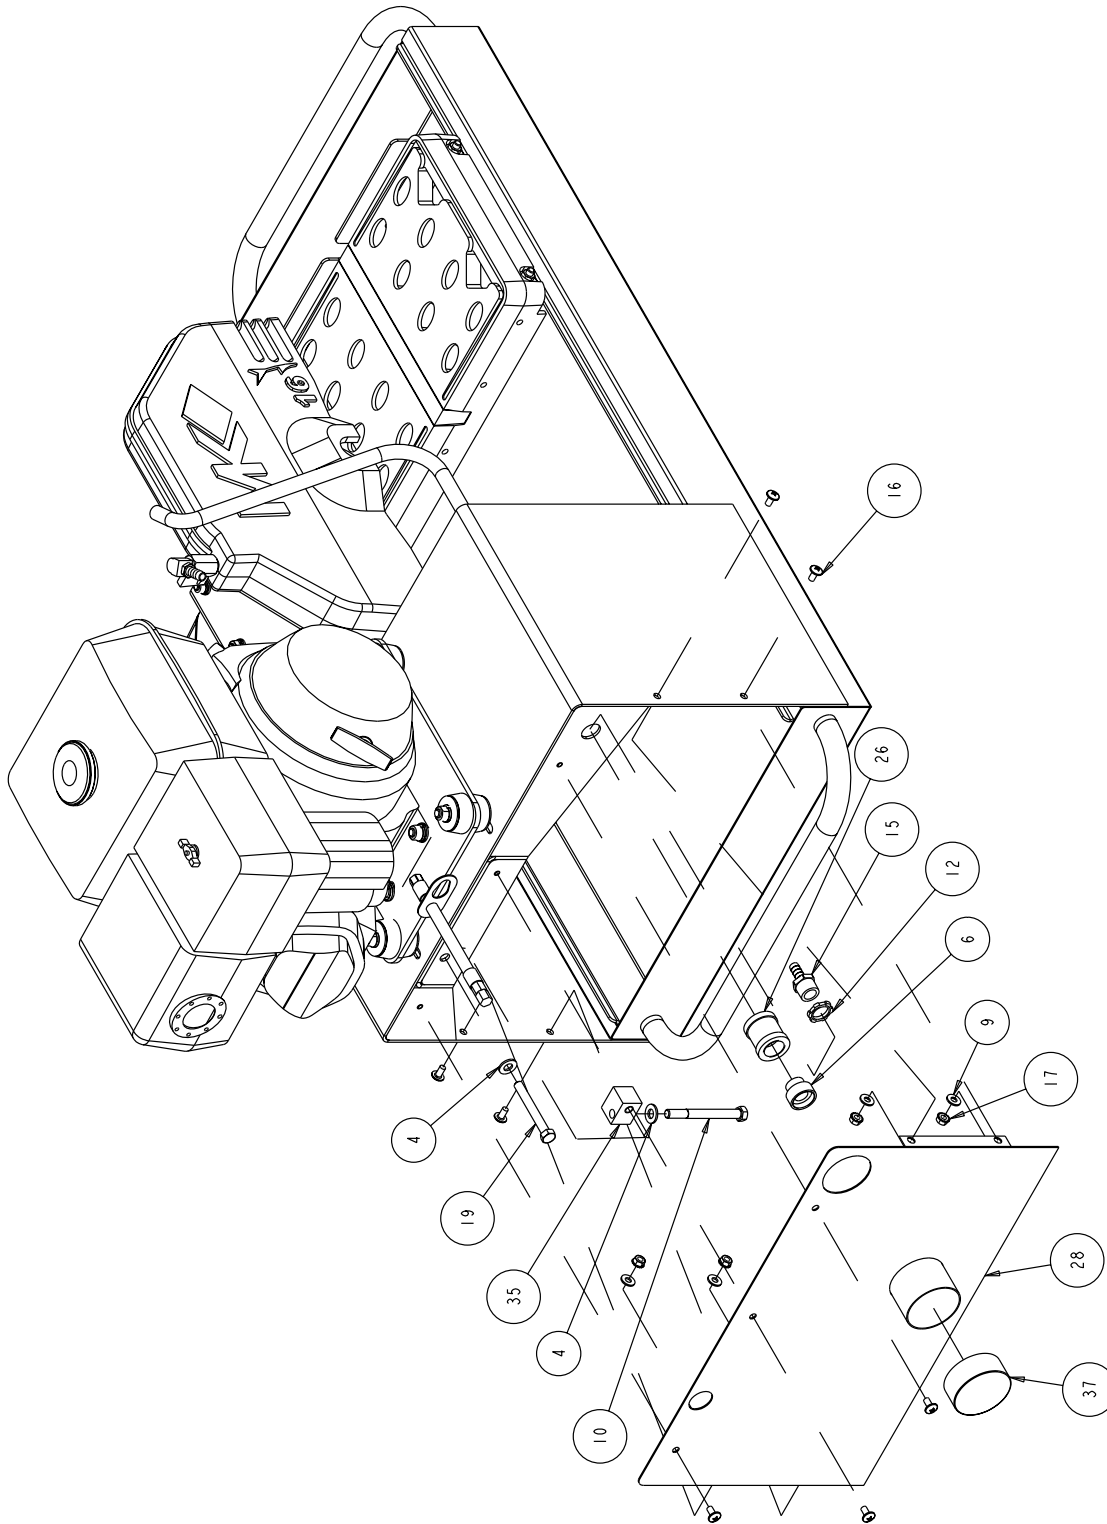

FIGURE 2 - MK-1280 PAVER SAW - P/N 166561

ITEM	DESCRIPTION	PART#	QTY
1	NUT, 3/8 16 HEX	101188	3
2	NUT, HEX, 5/16 - 18	101196	4
3	HOSE, WATER VINYL 3/8 X 1/2, 30'	150845	1
4	WASHER, 3/8 SAE FLAT	150923	13
5	WASHER, 3/8 SPLIT LOCK	150925	11
6	FITTING, 1/2 MNPT X 3/4 FNH	151322	1
7	WASHER, LOCK, SPLIT, 5/16	151747	4
8	WASHER, FLAT, SAE, 5/16	151754	8
9	WASHER, 1/4 SAE, FLAT	151915	4
10	SCREW, 3/8 - 16 X 3-3/4 HEX HD CAP	152504	1
11	SCREW, HEX HD CAP, 3/8 -16 X 1	152507	2
12	NUT, LOCK STEEL 1/2" NPT	152729	1
13	NUT, 3/8 -16 HEX CENTERLOCK	153522	4
14	SCREW, HEX, 3/8 -16 X 3/4	153527	1
15	FITTING, 1/2 MNPT X 3/8 BARB	153653	1
16	SCREW, 1/4 - 20 X 1/2 TRUSS HEAD	153880	7
17	NUT, HEX W/WSHR, 1/4 - 20	153941	4
18	SCREW, HEX, 5/16 - 18 X 2 - 1/4	153951	4
19	BOLT, HEX HEAD TAP, 3/8 - 16 X 3	155830	1
20	SCREW, 3/8 - 16 X 2 - 1/2 HEX HEAD CAP	156030	2
21	MOUNT, SHOCK MK-5000	156105	8
22	STAND OFF, SHOCK MOUNT	156560	4
23	SCREW, HEX HD CAP, 3/8 - 16 X 2 - 3/4	156774	3
24	WASHER, FENDER, 3/8 ID X 1-1/2 OD	158523	8
25	BELT GUARD, OUTER, ARBOR, COMP	160888	1
26	FITTING, 1/2 NPT COUPLER	164208	1
27	FRAME, MAIN MK-1280	166555	1
28	BACKSPLASH, MK-1280	166576	1
29	ASSY, TABLE, MK-1280	166577	1
30	ASSY, ENGINE, HONDA, MK-1280	166578	1
31	ASSY, ARBOR, MK-1280	166579	1
32	BELT, 16J420	166580	1
33	ASSY, BLADE GUARD, 16", MK-1280	166581	1
34	GUARD, BELT, INNER	166585	1
35	GUIDE, TENSION	167750	1
36	BRACKET, BELT GUARD	167763	1
37	CAP, VACUUM	167777	1