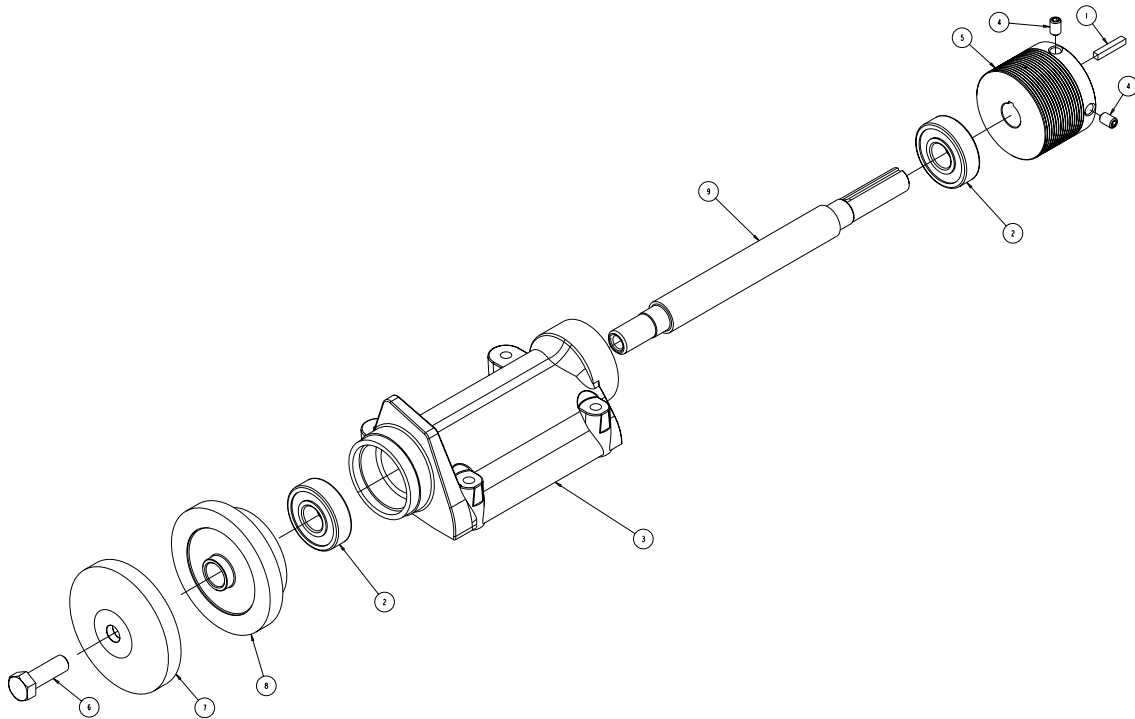

FIGURE 5 - ASSY, ARBOR - P/N 166579

ITEM	DESCRIPTION	PART#	QTY
1	KEY, 3/16 SQ X 1 - 1/8	150344	1
2	BEARING, ARBOR HOUSING	154594	2
3	CASTING, 2000/5000 ARBPR - COMP	154637	1
4	SCREW, 5/16 - 18 X 3/8 SOCKET HEAD SET	157084	2
5	PULLEY, 16J28 X .75 BORE	160362	1
6	SCREW, 1/2 - 13 X 1-1/12 HEX HEAD, LEFT HAND	160818	1
7	FLANGE, OUTER, MASONRY, 4"	161304	1
8	FLANGE, INNER, MASONRY, 4"	161305	1
9	SHAFT, BLADE	166586	1