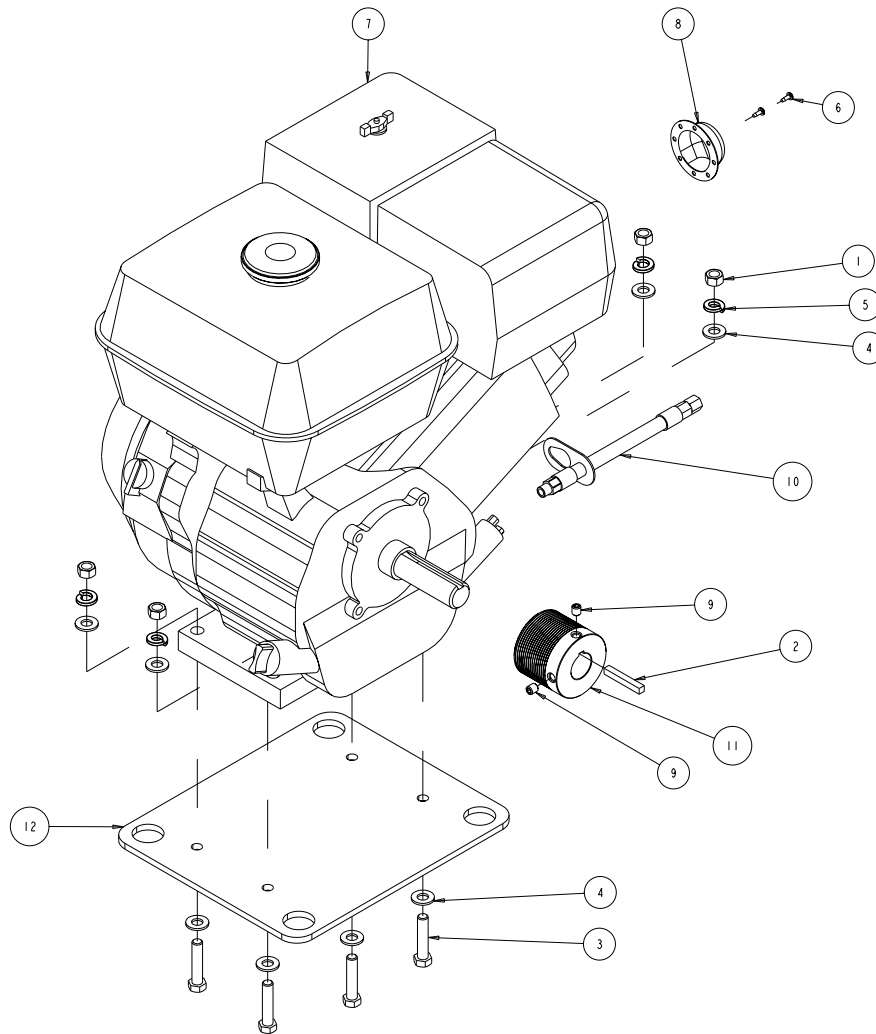

FIGURE 2 - MK-1280 PAVER SAW - P/N 166561

ITEM	DESCRIPTION	PART#	QTY
1	NUT, 3/8 16 HEX	101188	3
2	NUT, HEX, 5/16 - 18	101196	4
3	HOSE, WATER VINYL 3/8 X 1/2, 30'	150845	1
4	WASHER, 3/8 SAE FLAT	150923	13
5	WASHER, 3/8 SPLIT LOCK	150925	11
6	FITTING, 1/2 MNPT X 3/4 FNH	151322	1
7	WASHER, LOCK, SPLIT, 5/16	151747	4
8	WASHER, FLAT, SAE, 5/16	151754	8
9	WASHER, 1/4 SAE, FLAT	151915	4
10	SCREW, 3/8 - 16 X 3-3/4 HEX HD CAP	152504	1
11	SCREW, HEX HD CAP, 3/8 -16 X 1	152507	2
12	NUT, LOCK STEEL 1/2" NPT	152729	1
13	NUT, 3/8 -16 HEX CENTERLOCK	153522	4
14	SCREW, HEX, 3/8 -16 X 3/4	153527	1
15	FITTING, 1/2 MNPT X 3/8 BARB	153653	1
16	SCREW, 1/4 - 20 X 1/2 TRUSS HEAD	153880	7
17	NUT, HEX W/WSHR, 1/4 - 20	153941	4
18	SCREW, HEX, 5/16 - 18 X 2 - 1/4	153951	4
19	BOLT, HEX HEAD TAP, 3/8 - 16 X 3	155830	1
20	SCREW, 3/8 - 16 X 2 - 1/2 HEX HEAD CAP	156030	2
21	MOUNT, SHOCK MK-5000	156105	8
22	STAND OFF, SHOCK MOUNT	156560	4
23	SCREW, HEX HD CAP, 3/8 - 16 X 2 - 3/4	156774	3
24	WASHER, FENDER, 3/8 ID X 1-1/2 OD	158523	8
25	BELT GUARD, OUTER, ARBOR, COMP	160888	1
26	FITTING, 1/2 NPT COUPLER	164208	1
27	FRAME, MAIN MK-1280	166555	1
28	BACKSPLASH, MK-1280	166576	1
29	ASSY, TABLE, MK-1280	166577	1
30	ASSY, ENGINE, HONDA, MK-1280	166578	1
31	ASSY, ARBOR, MK-1280	166579	1
32	BELT, 16J420	166580	1
33	ASSY, BLADE GUARD, 16", MK-1280	166581	1
34	GUARD, BELT, INNER	166585	1
35	GUIDE, TENSION	167750	1
36	BRACKET, BELT GUARD	167763	1
37	CAP, VACUUM	167777	1

FIGURE 4 - ASSY, ENGINE, HONDA - P/N 166578

ITEM	DESCRIPTION	PART#	QTY
1	NUT, 3/8 - 16 HEX	101188	4
2	KEY, SQUARE, 1/4 X 1-3/4	150796	1
3	SCREW, 3/8 - 16 X 1-3/4 HEX HEAD CAP	150920	4
4	WASHER, 3/8 SAE FLAT	150923	8
5	WASHER, 3/8 SPLIT LOCK	150925	4
6	SCREW, #6 - 32 X 3/8 SOCKET HEAD SET	157083	2
7	ENGINE, HONDA GX270	155133	1
8	DEFLECTOR, 5 - 1/2HP HONDA	156710	1
9	SCREW, 5/16 - 18 X 3/8 SOCKET HEAD SET	157083	2
10	ASSY, OIL DRAIN, 10MM	157577-01	1
11	PULLEY, 16J25 X 1.0 BORE	158470	1
12	PLATE, MOTOR MOUNT	166556	1