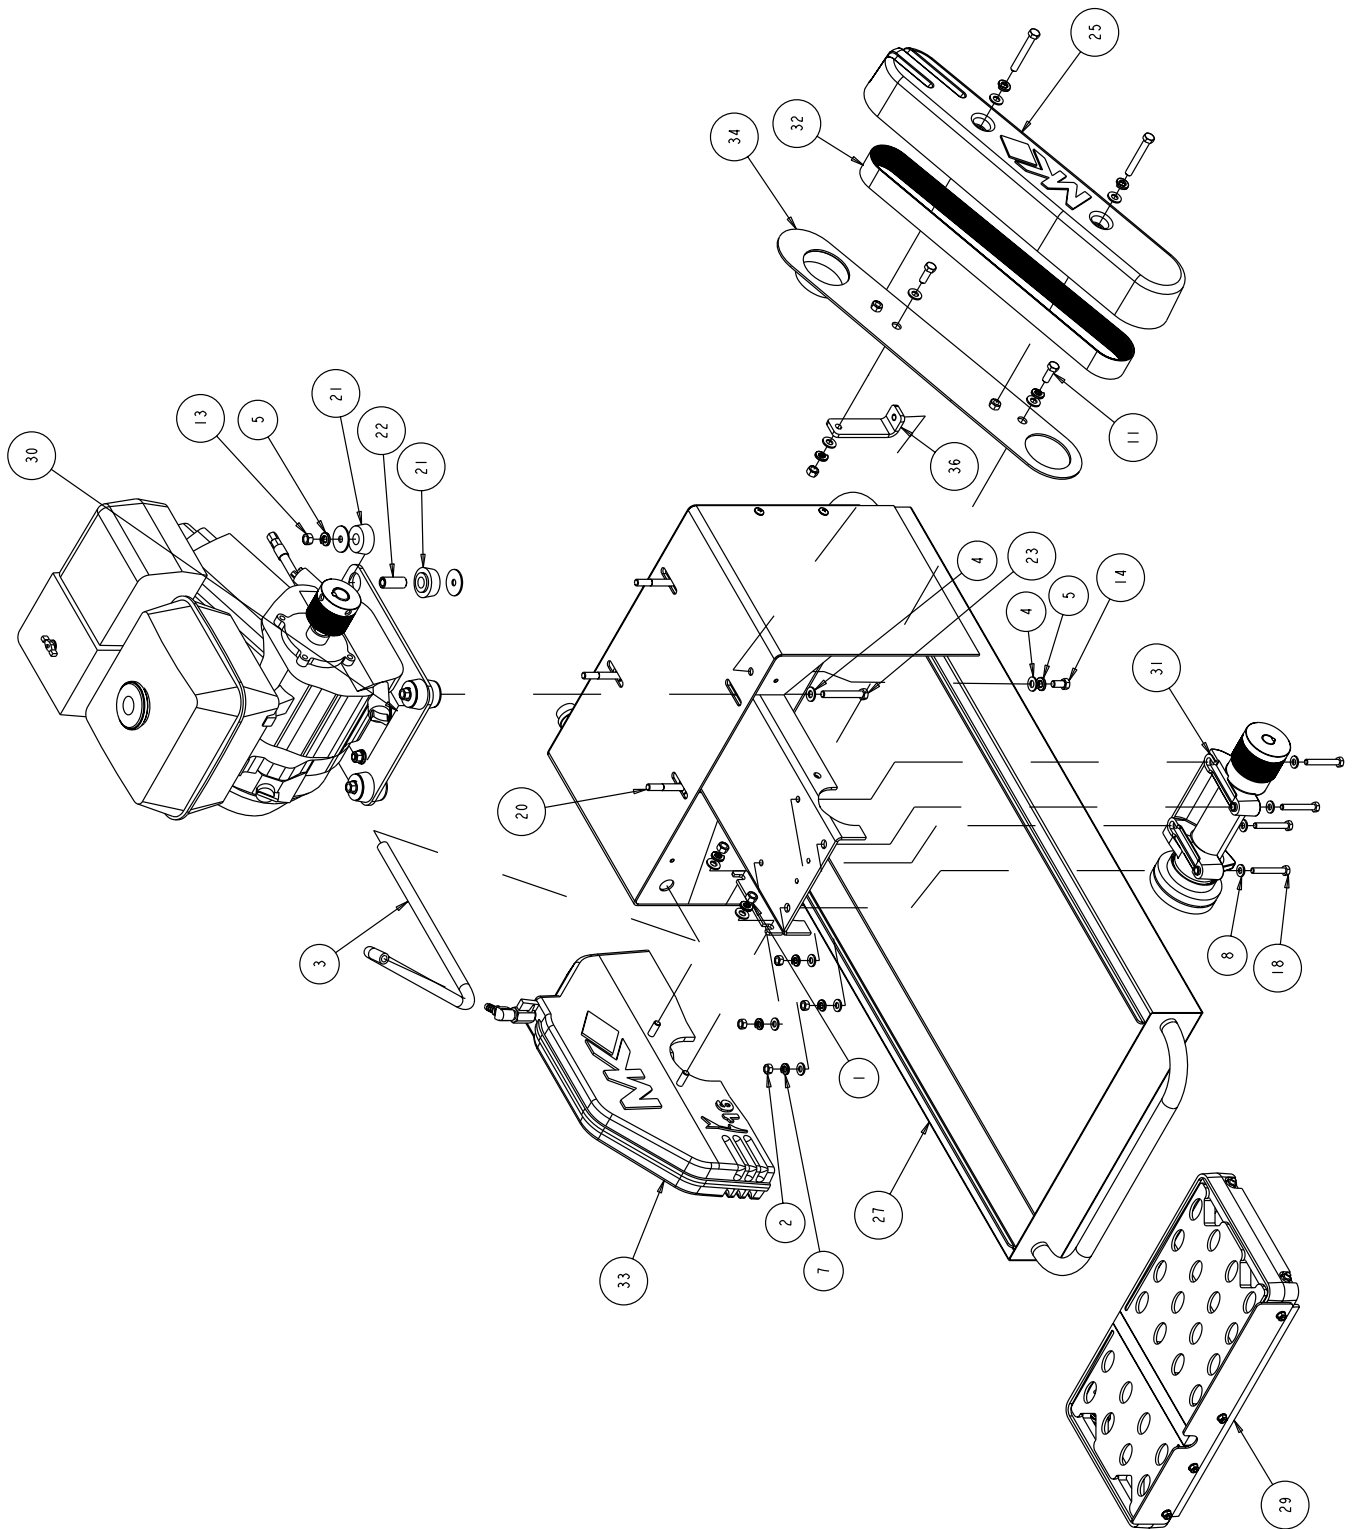

FIGURE 1 - MK-1280 SAW - P/N 166561

ITEM	DESCRIPTION	PART#	QTY
1	NUT, 3/8 16 HEX	101188	3
2	NUT, HEX, 5/16 - 18	101196	4
3	HOSE, WATER VINYL 3/8 X 1/2, 30'	150845	1
4	WASHER, 3/8 SAE FLAT	150923	13
5	WASHER, 3/8 SPLIT LOCK	150925	11
6	FITTING, 1/2 MNPT X 3/4 FNH	151322	1
7	WASHER, LOCK, SPLIT, 5/16	151747	4
8	WASHER, FLAT, SAE, 5/16	151754	8
9	WASHER, 1/4 SAE, FLAT	151915	4
10	SCREW, 3/8 - 16 X 3-3/4 HEX HD CAP	152504	1
11	SCREW, HEX HD CAP, 3/8 -16 X 1	152507	2
12	NUT, LOCK STEEL 1/2" NPT	152729	1
13	NUT, 3/8 -16 HEX CENTERLOCK	153522	4
14	SCREW, HEX, 3/8 -16 X 3/4	153527	1
15	FITTING, 1/2 MNPT X 3/8 BARB	153653	1
16	SCREW, 1/4 - 20 X 1/2 TRUSS HEAD	153880	7
17	NUT, HEX W/WSHR, 1/4 - 20	153941	4
18	SCREW, HEX, 5/16 - 18 X 2 - 1/4	153951	4
19	BOLT, HEX HEAD TAP, 3/8 - 16 X 3	155830	1
20	SCREW, 3/8 - 16 X 2 - 1/2 HEX HEAD CAP	156030	2
21	MOUNT, SHOCK MK-5000	156105	8
22	STAND OFF, SHOCK MOUNT	156560	4
23	SCREW, HEX HD CAP, 3/8 - 16 X 2 - 3/4	156774	3
24	WASHER, FENDER, 3/8 ID X 1-1/2 OD	158523	8
25	BELT GUARD, OUTER, ARBOR, COMP	160888	1
26	FITTING, 1/2 NPT COUPLER	164208	1
27	FRAME, MAIN MK-1280	166555	1
28	BACKSPLASH, MK-1280	166576	1
29	ASSY, TABLE, MK-1280	166577	1
30	ASSY, ENGINE, HONDA, MK-1280	166578	1
31	ASSY, ARBOR, MK-1280	166579	1
32	BELT, 16J420	166580	1
33	ASSY, BLADE GUARD, 16", MK-1280	166581	1
34	GUARD, BELT, INNER	166585	1
35	GUIDE, TENSION	167750	1
36	BRACKET, BELT GUARD	167763	1
37	CAP, VACUUM	167777	1

FIGURE 4 - ASSY, ENGINE, HONDA - P/N 166578

ITEM	DESCRIPTION	PART#	QTY
1	NUT, 3/8 - 16 HEX	101188	4
2	KEY, SQUARE, 1/4 X 1-3/4	150796	1
3	SCREW, 3/8 - 16 X 1-3/4 HEX HEAD CAP	150920	4
4	WASHER, 3/8 SAE FLAT	150923	8
5	WASHER, 3/8 SPLIT LOCK	150925	4
6	SCREW, #6 - 32 X 3/8 SOCKET HEAD SET	157083	2
7	ENGINE, HONDA GX270	155133	1
8	DEFLECTOR, 5 - 1/2HP HONDA	156710	1
9	SCREW, 5/16 - 18 X 3/8 SOCKET HEAD SET	157083	2
10	ASSY, OIL DRAIN, 10MM	157577-01	1
11	PULLEY, 16J25 X 1.0 BORE	158470	1
12	PLATE, MOTOR MOUNT	166556	1